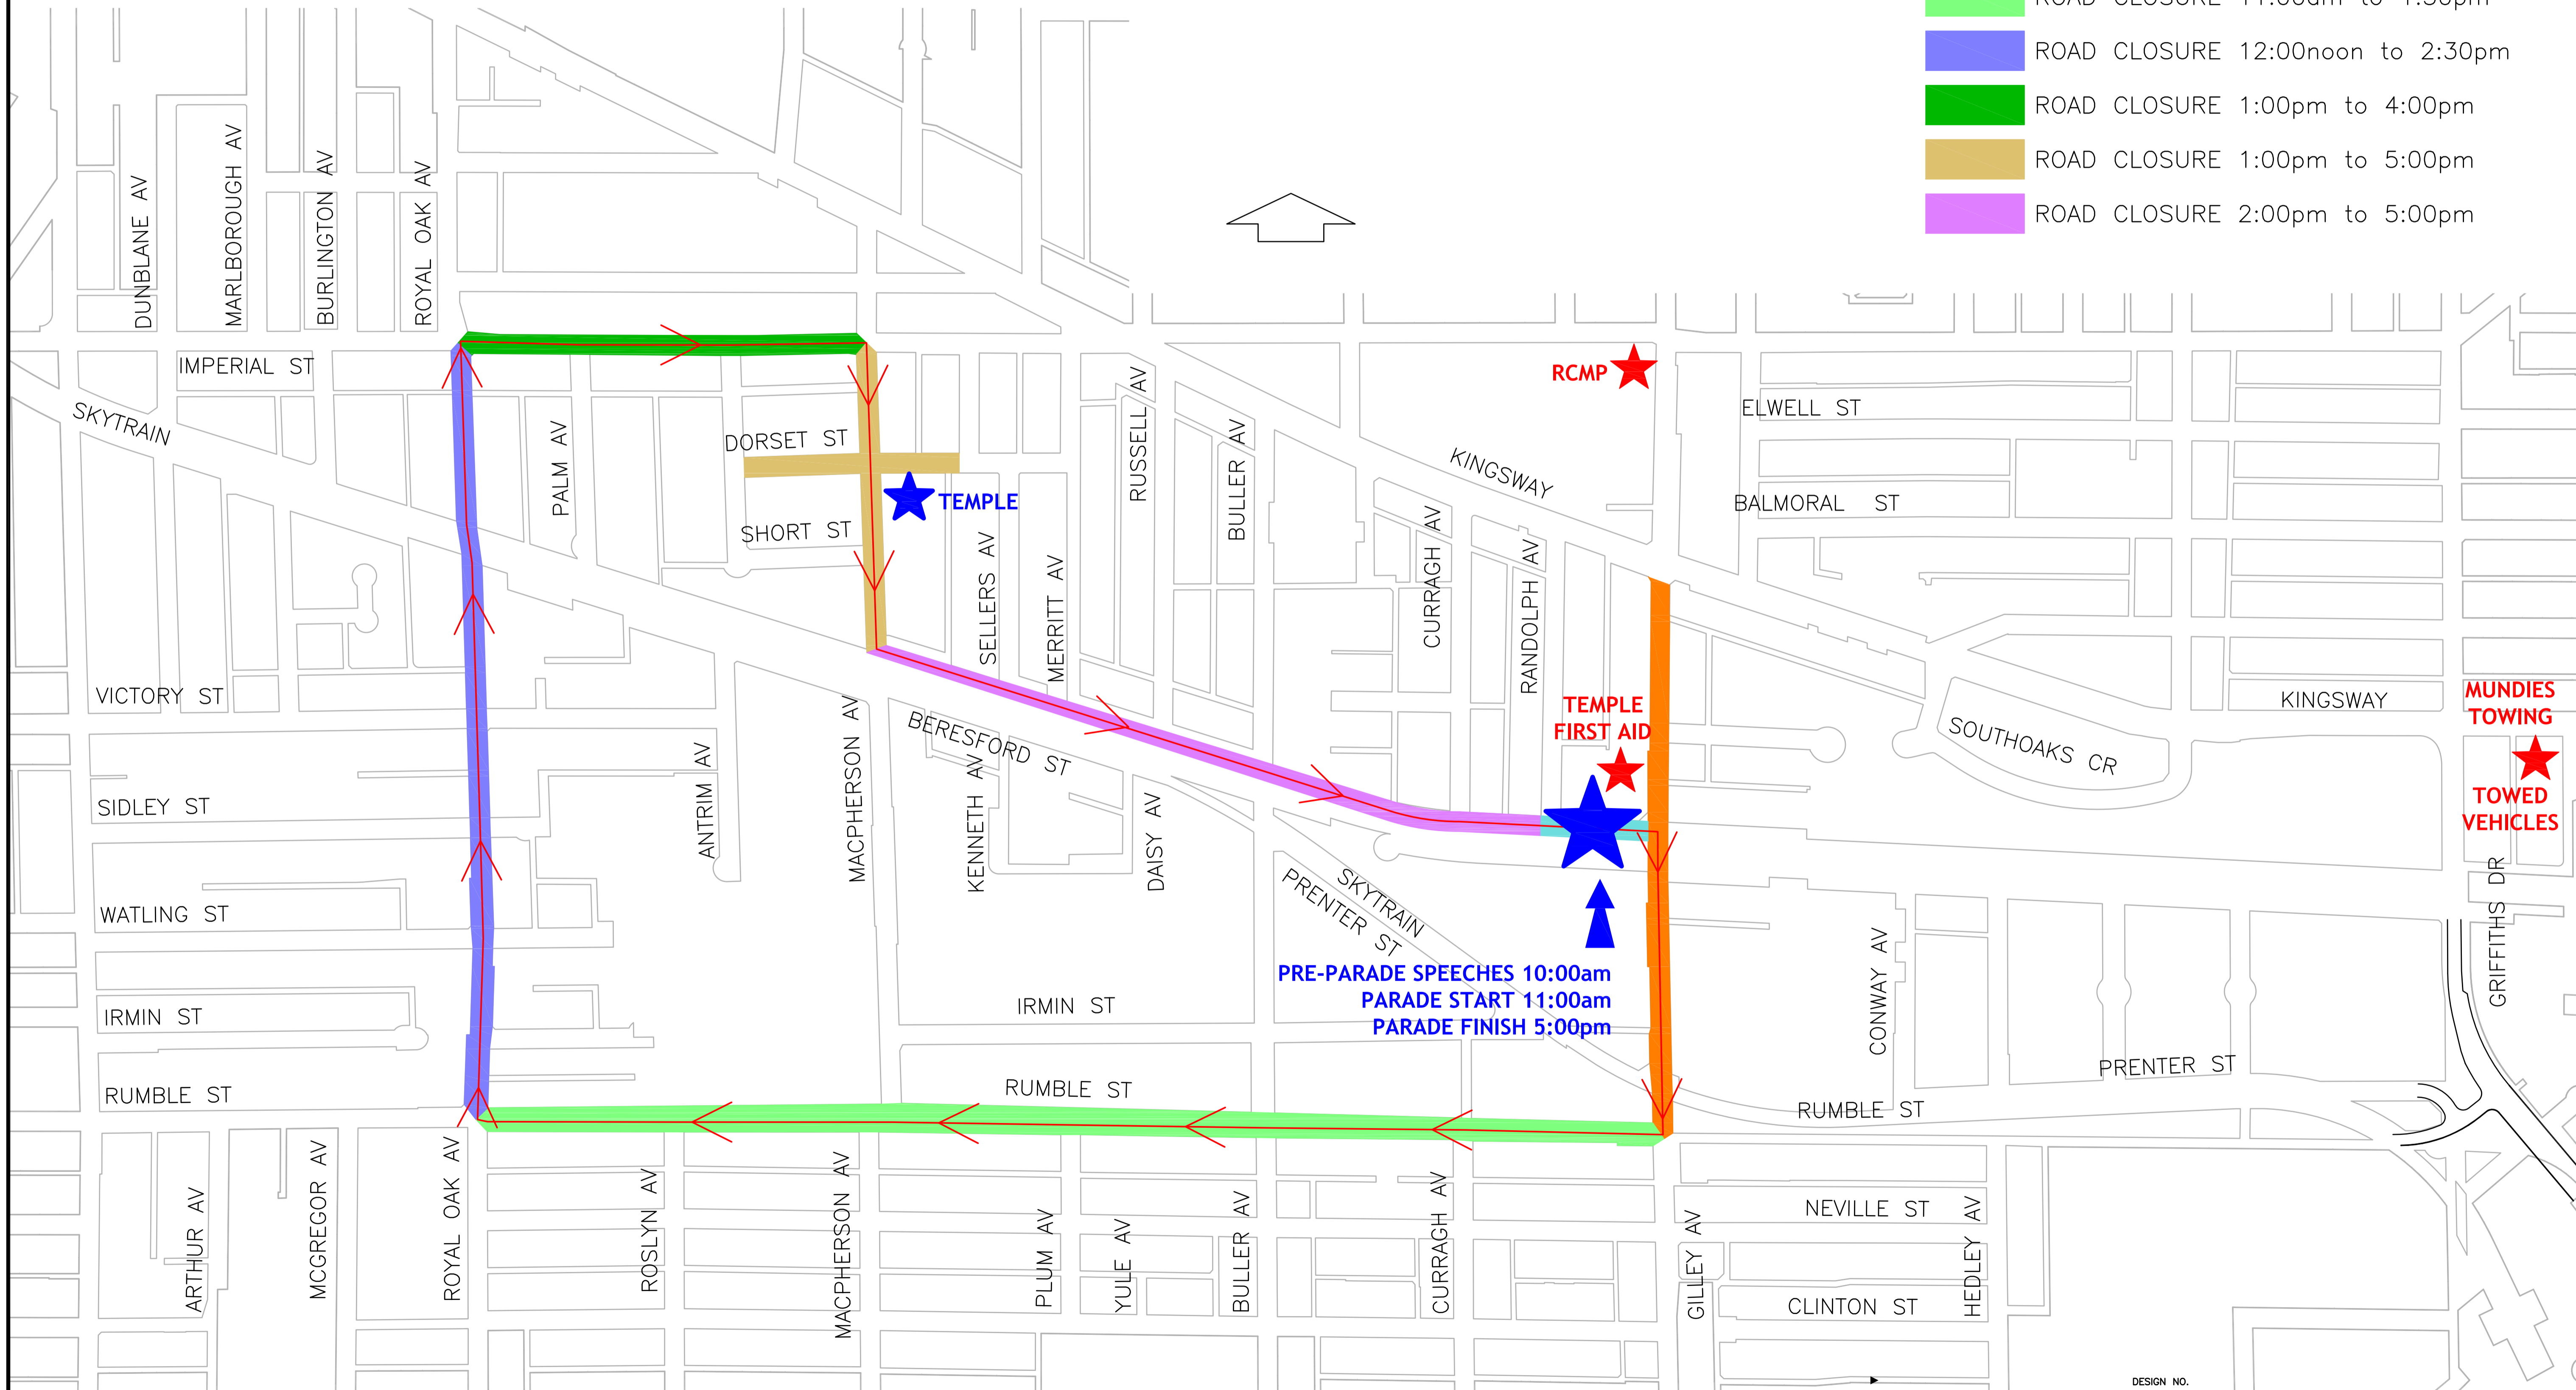

NAGAR KIRTAN PARADE - SATURDAY MAY 28, 2011

- ROAD CLOSURE 9:00am to 12:00noon
2:00pm to 6:00pm
- ROAD CLOSURE 10:30am to 12:00noon
- ROAD CLOSURE 11:00am to 1:30pm
- ROAD CLOSURE 12:00noon to 2:30pm
- ROAD CLOSURE 1:00pm to 4:00pm
- ROAD CLOSURE 1:00pm to 5:00pm
- ROAD CLOSURE 2:00pm to 5:00pm

REV NO	REVISIONS	DATE	DRAWN	APPR'D

ROAD CLOSURE
SATURDAY MAY 28, 2011

SCALE	1:3250	DATE	2010.FEB.10	DWG. NO.	1 OF 1
DRAWN BY		DESIGN BY			
CHECKED		APPROVED BY			